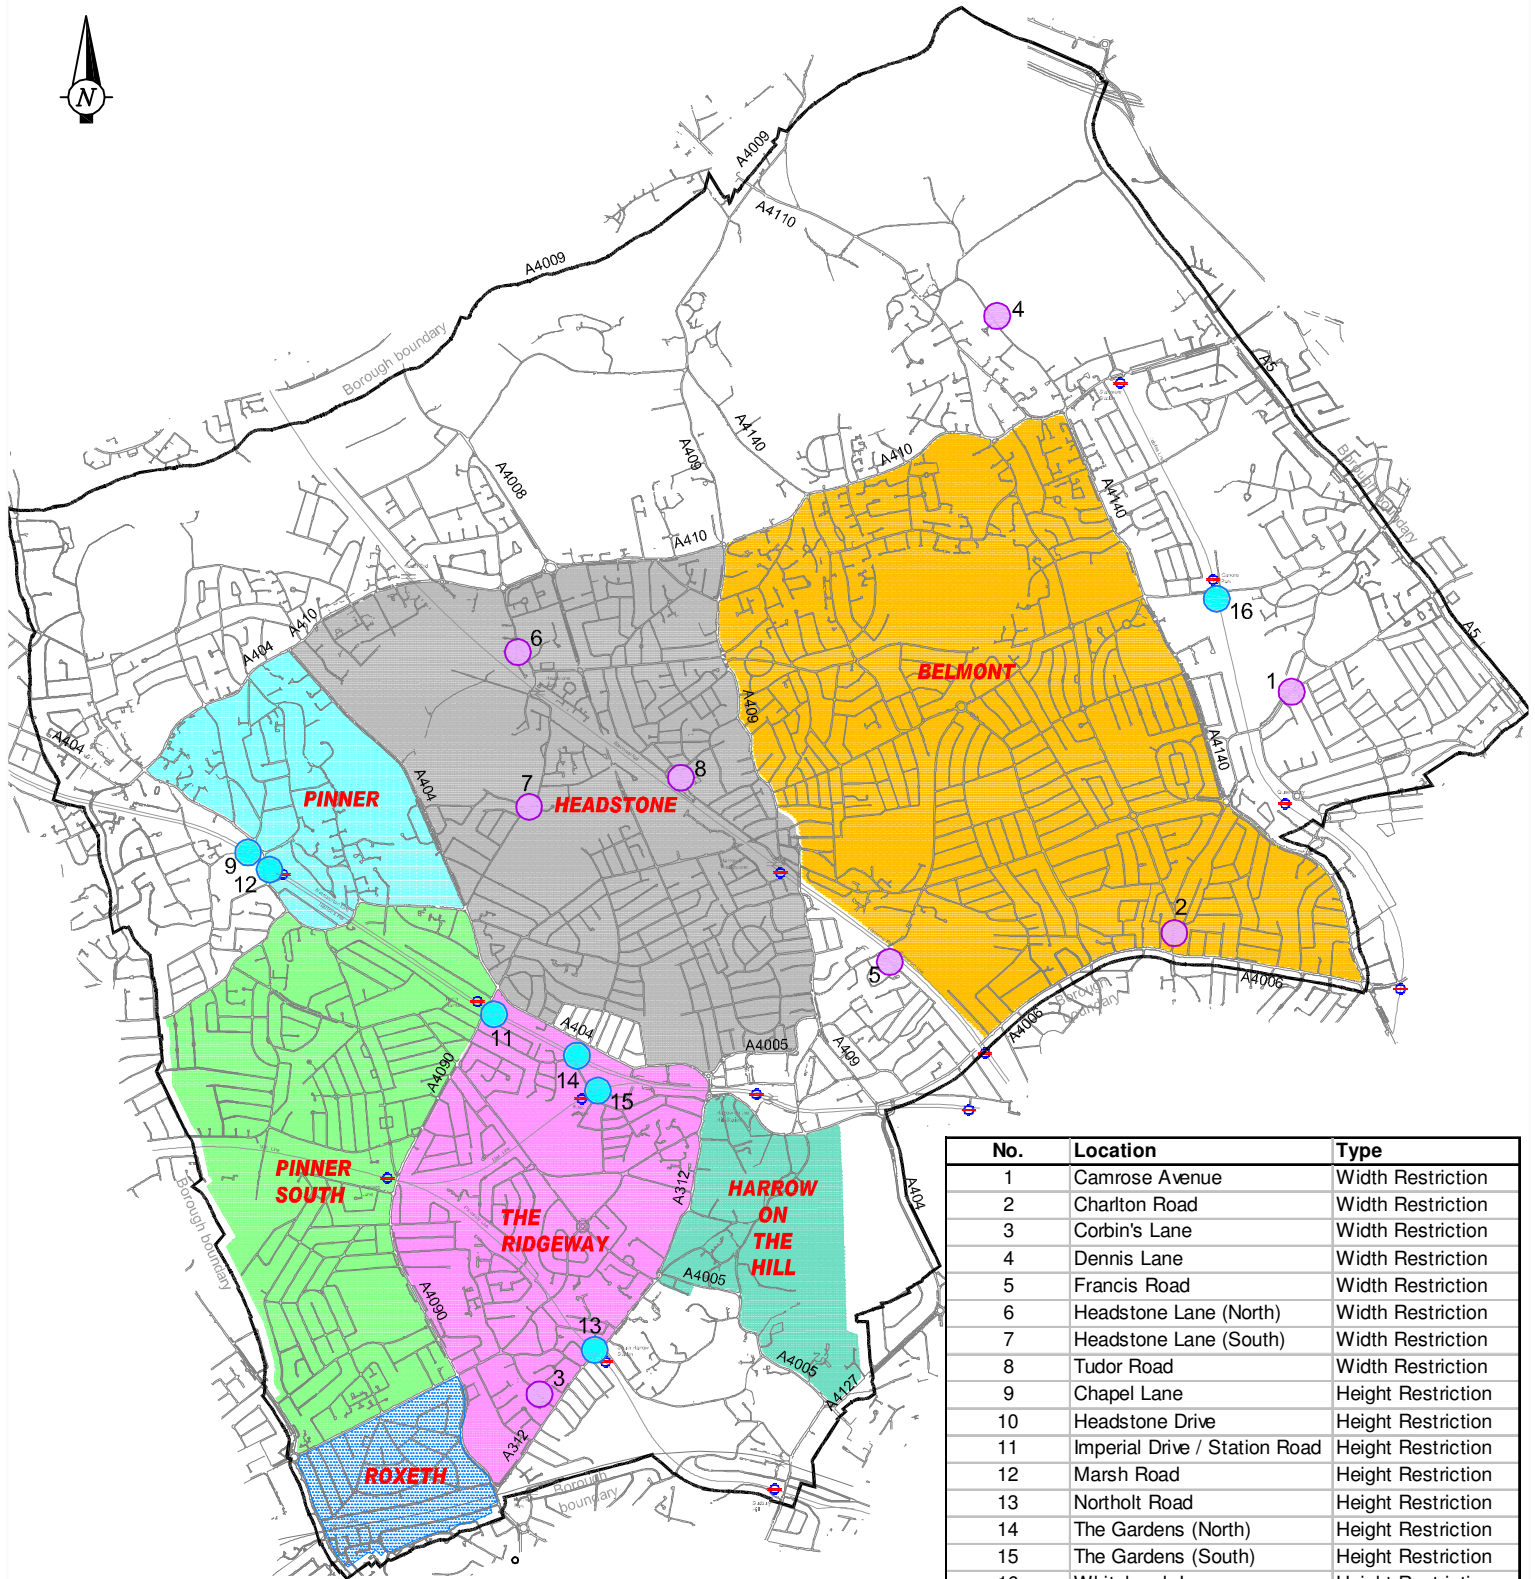

APPENDIX B

EXISTING WEIGHT, HEIGHT AND WIDTH RESTRICTIONS

Key:

- Weight limit restriction (see table)
- Height limit restriction (see table)
- London Underground Stations
- National Railway Line Stations

7.5tonne Weight limit Restriction areas:

- Belmont
- Harrow on the hill
- Headstone
- Pinner
- Pinner South
- The Ridgeway
- Roxeth